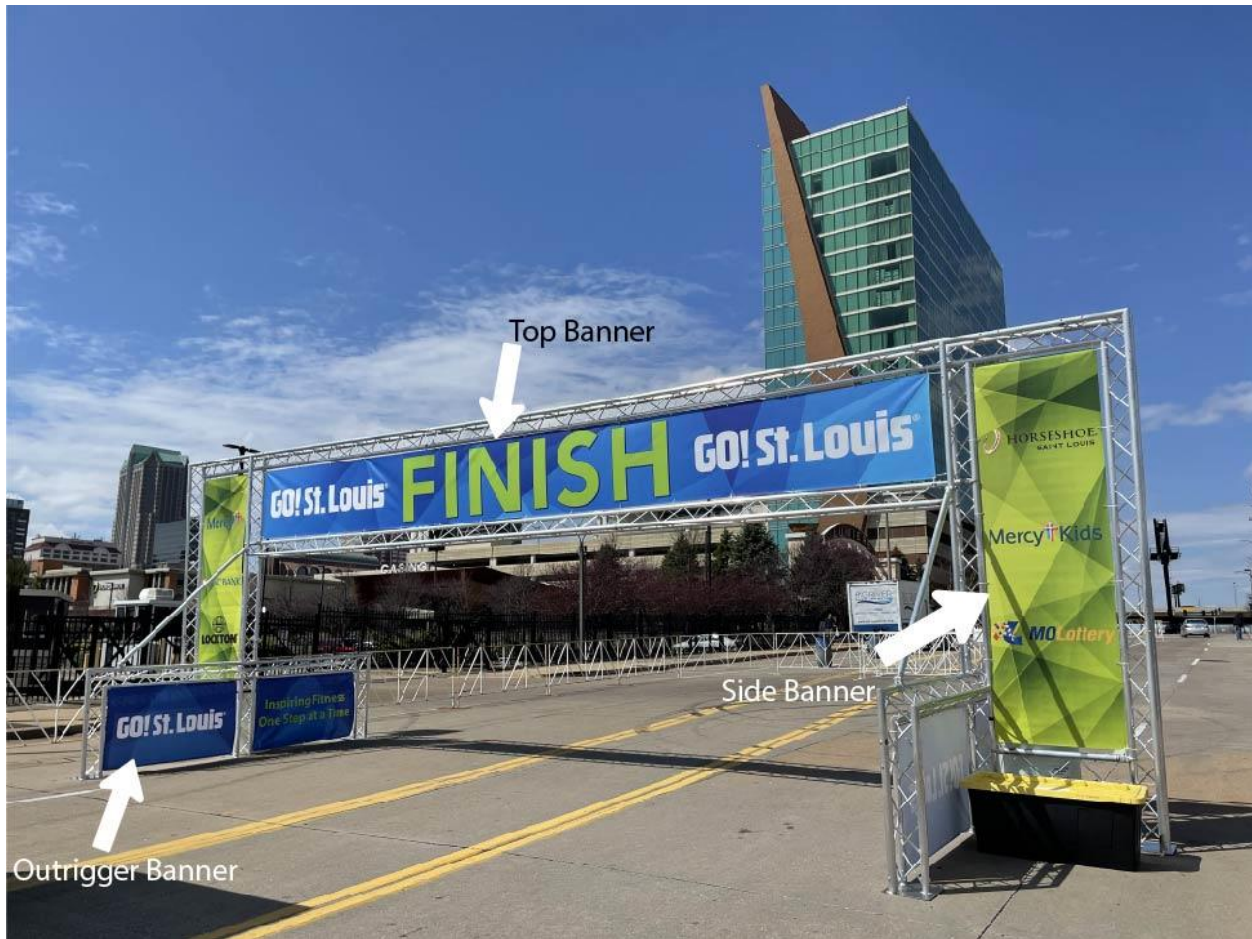

big river RACE MANAGEMENT

Truss Spec and Info Sheet

EQUIPMENT DESCRIPTION: Medium Duty 10" wide aluminum 3-chord triangle truss. Opening between truss uprights varies, select from:

- o 3 Meters - 9' interior opening
- o 5.8 Meters - 19' interior opening
- o 6 Meters - 20' interior opening
- o **8.8 Meters - 29' interior opening**

Trussing can be used for many different applications from start/finish line setups, expo entrances, expo displays, & more.

Banner Dimensions:

- **Top Banner**
 - 3 Meters - 9' Wide X 37" High
 - 5.8 Meters - 19' Wide X 37" High
 - 6 Meters - 20' 3" Wide X 37" High
 - 8.8 Meters - 29' 5" Wide X 37" High
- **Side Banners**
 - 3' Wide X 10' Tall
- **Outrigger Banners**
 - 66" X 37.5"